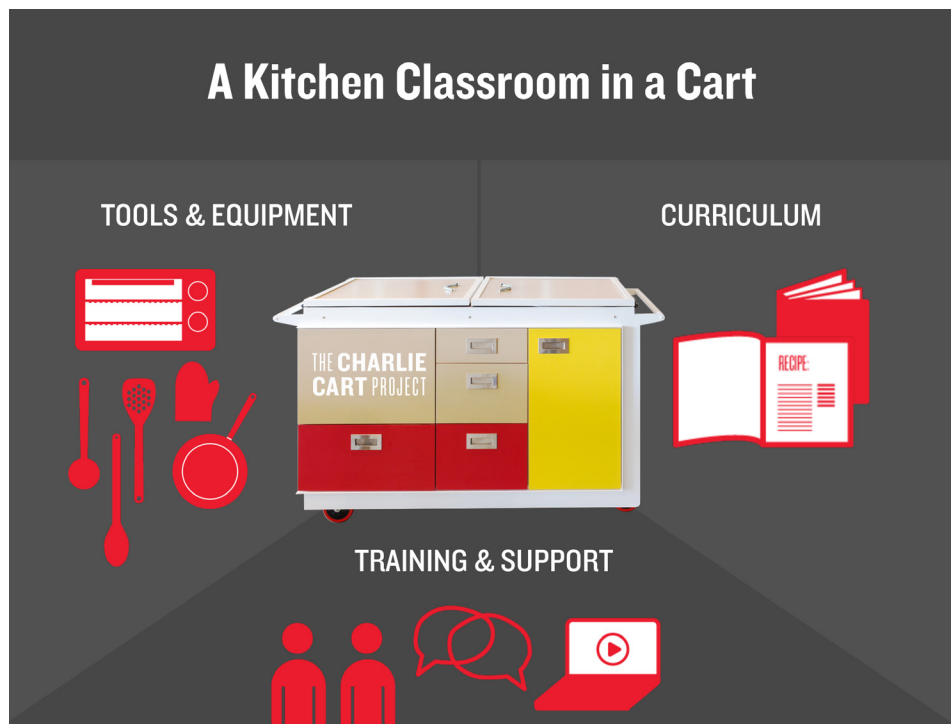

THE CHARLIE CART PROJECT

GROWING HANDS-ON FOOD EDUCATION

The Charlie Cart Project is a hands-on nutrition education program on wheels. The program centers around the Charlie Cart — a compact mobile kitchen complete with appliances and cooking equipment, a fully integrated K-5 curriculum, and training. With this turnkey program, The Charlie Cart Project empowers educators to lead cooking and nutrition lessons in any setting.

ABOUT US

Our Board of Advisors includes food system advocates Alice Waters, Michael Pollan, Olivier DeSchutter and Harold McGee. The Charlie Cart Project is a 501(c)(3) nonprofit organization